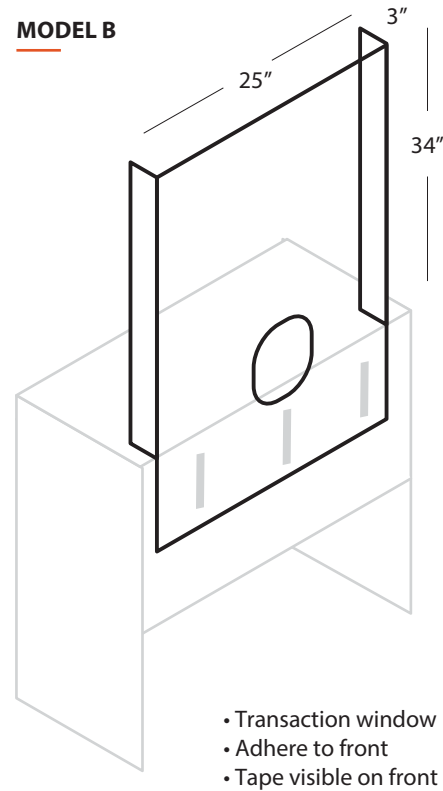

SOCIAL DISTANCING GUARD

CUSTOM OR STANDARD SIZES

Acrylic sneeze guards are transparent, clear acrylic sheets that can be installed anywhere using standard tools and do not require special sneeze guard mounting hardware. Sneeze guards can prevent the spread of germs at checkout registers, restaurants, and other critical areas by acting as a physical barrier that stops germs from reaching beyond the glass. They are durable, lightweight, and more impact resistant than glass while retaining similar optical qualities. These sheets can be easily sanitized using soap and water.