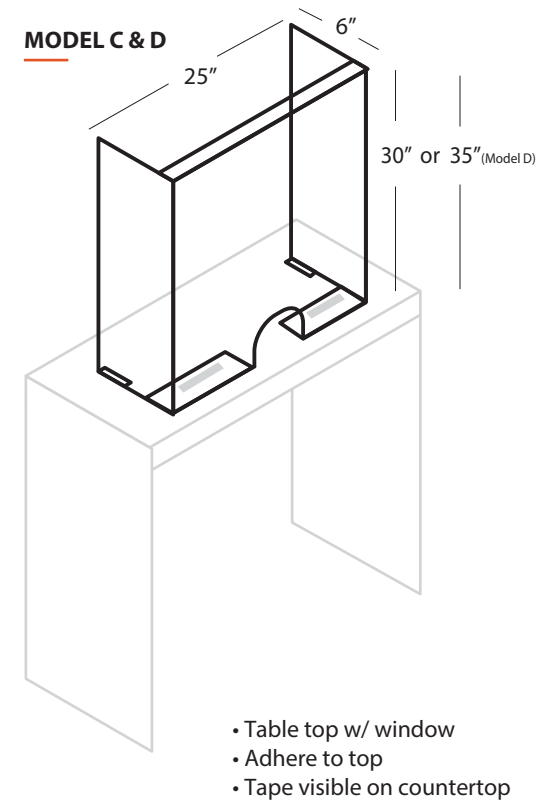

SOCIAL DISTANCING GUARD

CUSTOM OR STANDARD SIZES

Acrylic sneeze guards are transparent, clear acrylic sheets that can be installed anywhere using standard tools and do not require special sneeze guard mounting hardware. Sneeze guards can prevent the spread of germs at checkout registers, restaurants, and other critical areas by acting as a physical barrier that stops germs from reaching beyond the glass. They are durable, lightweight, and more impact resistant than glass while retaining similar optical qualities. These sheets can be easily sanitized using soap and water.