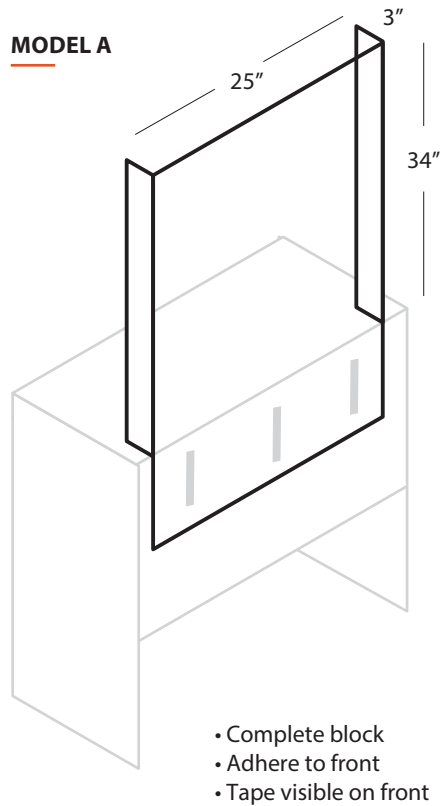

SOCIAL DISTANCING GUARD

CUSTOM OR STANDARD SIZES

Acrylic sneeze guards are transparent, clear acrylic sheets that can be installed anywhere using standard tools and do not require special sneeze guard mounting hardware. Sneeze guards can prevent the spread of germs at checkout registers, restaurants, and other critical areas by acting as a physical barrier that stops germs from reaching beyond the glass. They are durable, lightweight, and more impact resistant than glass while retaining similar optical qualities. These sheets can be easily sanitized using soap and water.